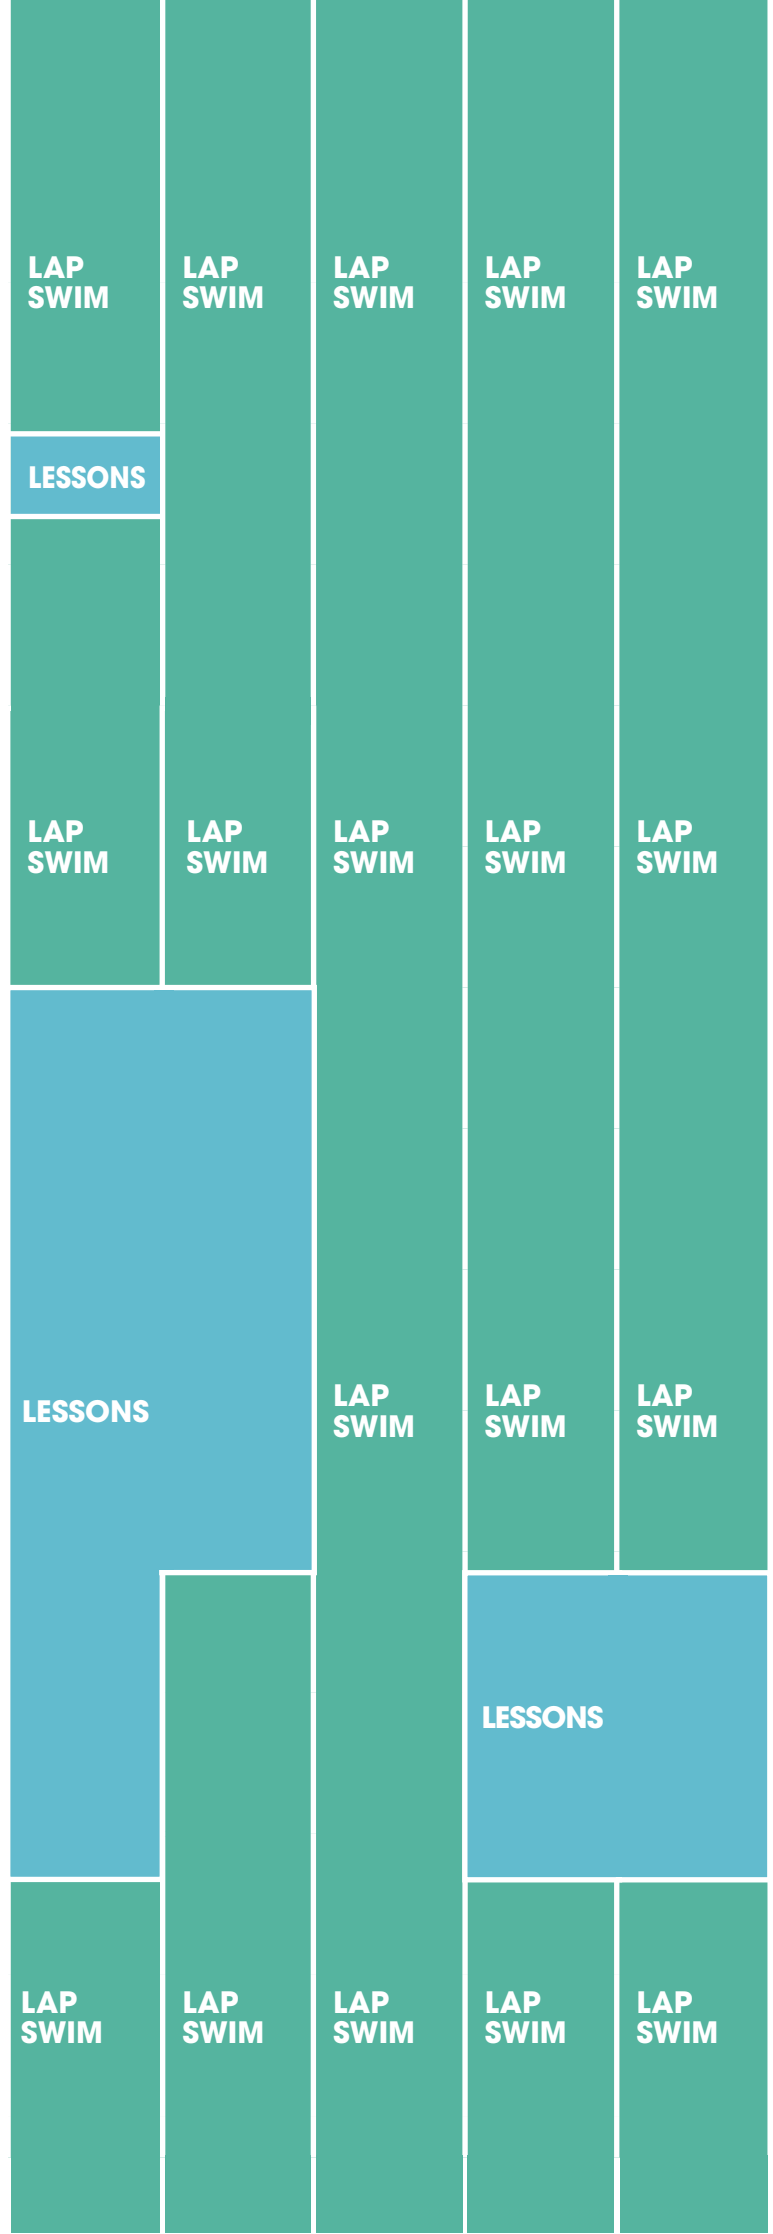

REC POOL

LAP POOL

5:30 AM

7:00 AM

8:00 AM

9:00 AM

10:00 AM

11:00 AM

NOON

1:00 PM

2:00 PM

3:00 PM

4:00 PM

5:00 PM

6:00 PM

7:00 PM

8:00 PM

9:45 PM

REC POOL

LAP POOL

5:30 AM	RECREATION & FAMILY SWIM	LAP SWIM	LAP SWIM	LAP SWIM	LAP SWIM	LAP SWIM			
7:00 AM							AQUA FIT 30/30	AQUA FIT 30/30	
8:00 AM							LESSONS	LAP SWIM	LAP SWIM
9:00 AM	DEEP WATER AQUA FIT								
10:00 AM	SHALLOW WATER AQUA FIT								
11:00 AM	HORIZON	LAP SWIM	LAP SWIM	LAP SWIM	LAP SWIM	LAP SWIM			
NOON		LESSONS	LAP SWIM	LAP SWIM	LAP SWIM	LAP SWIM			
1:00 PM	CAMP								
2:00 PM							REC & FAMILY SWIM		
3:00 PM	LESSONS	LAP SWIM	LAP SWIM	LAP SWIM	LAP SWIM				
4:00 PM									
5:00 PM	LESSONS	LAP SWIM	LAP SWIM	LAP SWIM	LAP SWIM				
6:00 PM									
7:00 PM	LESSONS	LAP SWIM	LAP SWIM	LAP SWIM	LAP SWIM				
8:00 PM									
9:45 PM		LAP SWIM	LAP SWIM	LAP SWIM	LAP SWIM	LAP SWIM			

REC POOL

LAP POOL

5:30 AM
7:00 AM
8:00 AM
9:00 AM
10:00 AM
11:00 AM
NOON
1:00 PM
2:00 PM
3:00 PM
4:00 PM
5:00 PM
6:00 PM
7:00 PM
8:00 PM
9:45 PM

REC POOL

LAP POOL

REC POOL

LAP POOL

7:00 AM