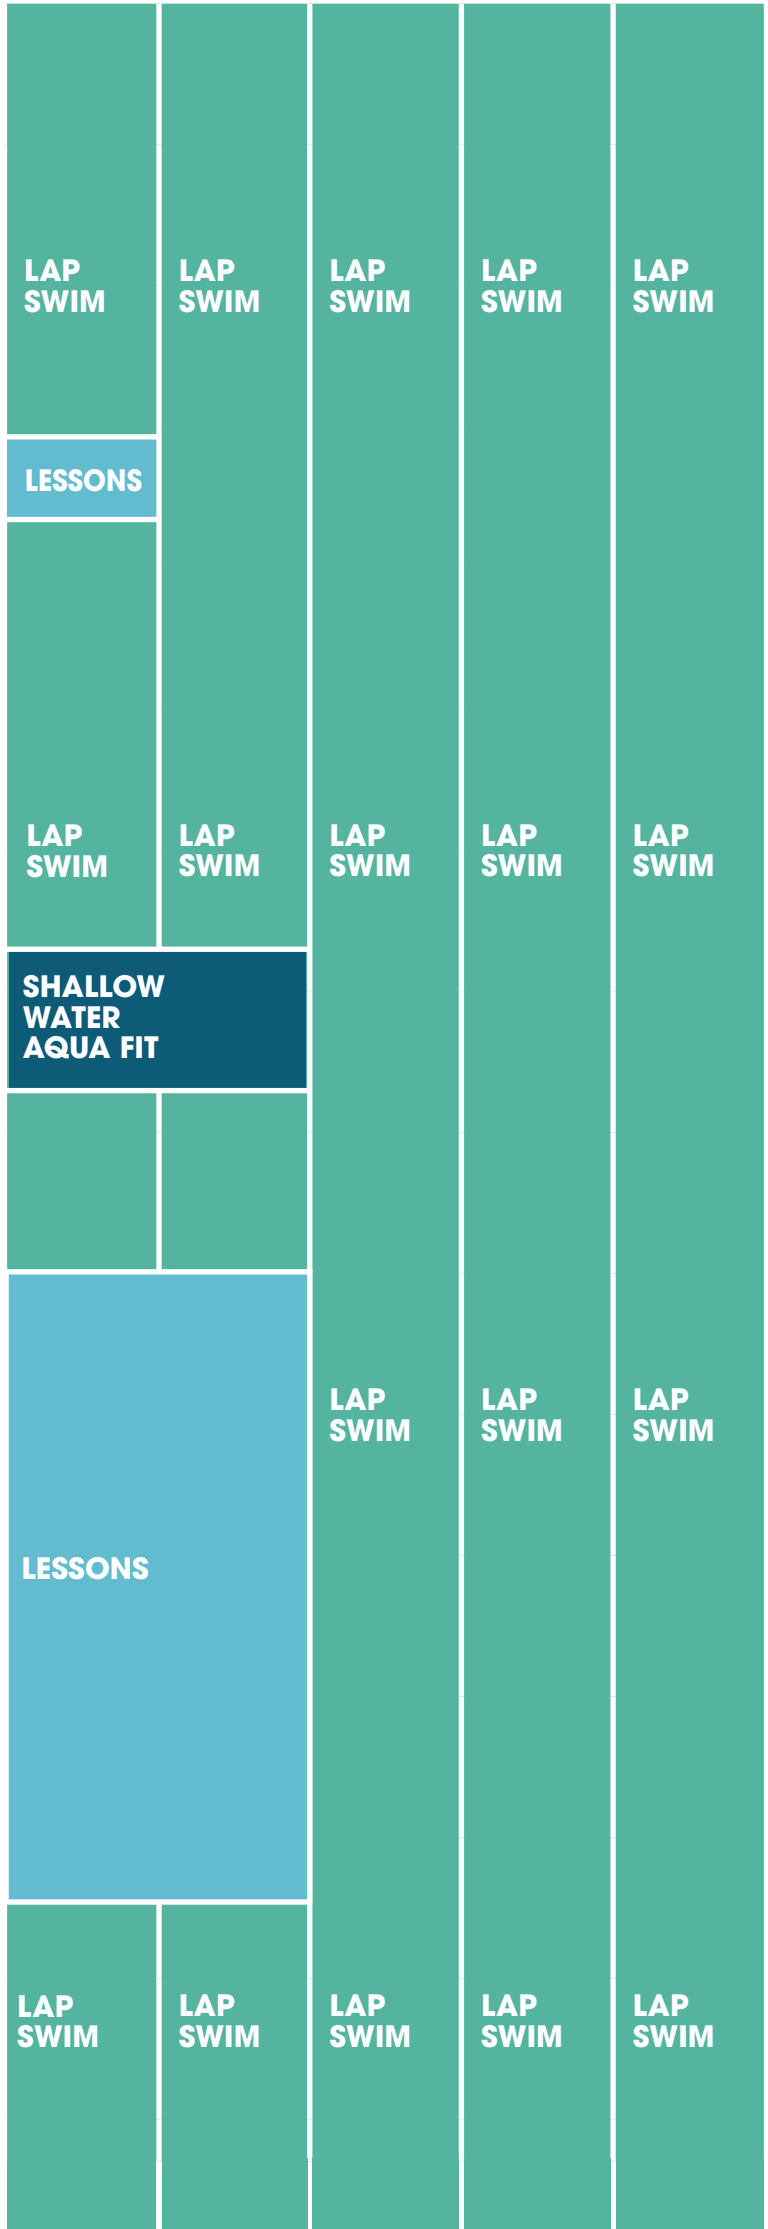

REC POOL

LAP POOL

5:30 AM

7:00 AM

8:00 AM

9:00 AM

10:00 AM

11:00 AM

NOON

1:00 PM

2:00 PM

3:00 PM

4:00 PM

5:00 PM

6:00 PM

7:00 PM

8:00 PM

9:45 PM