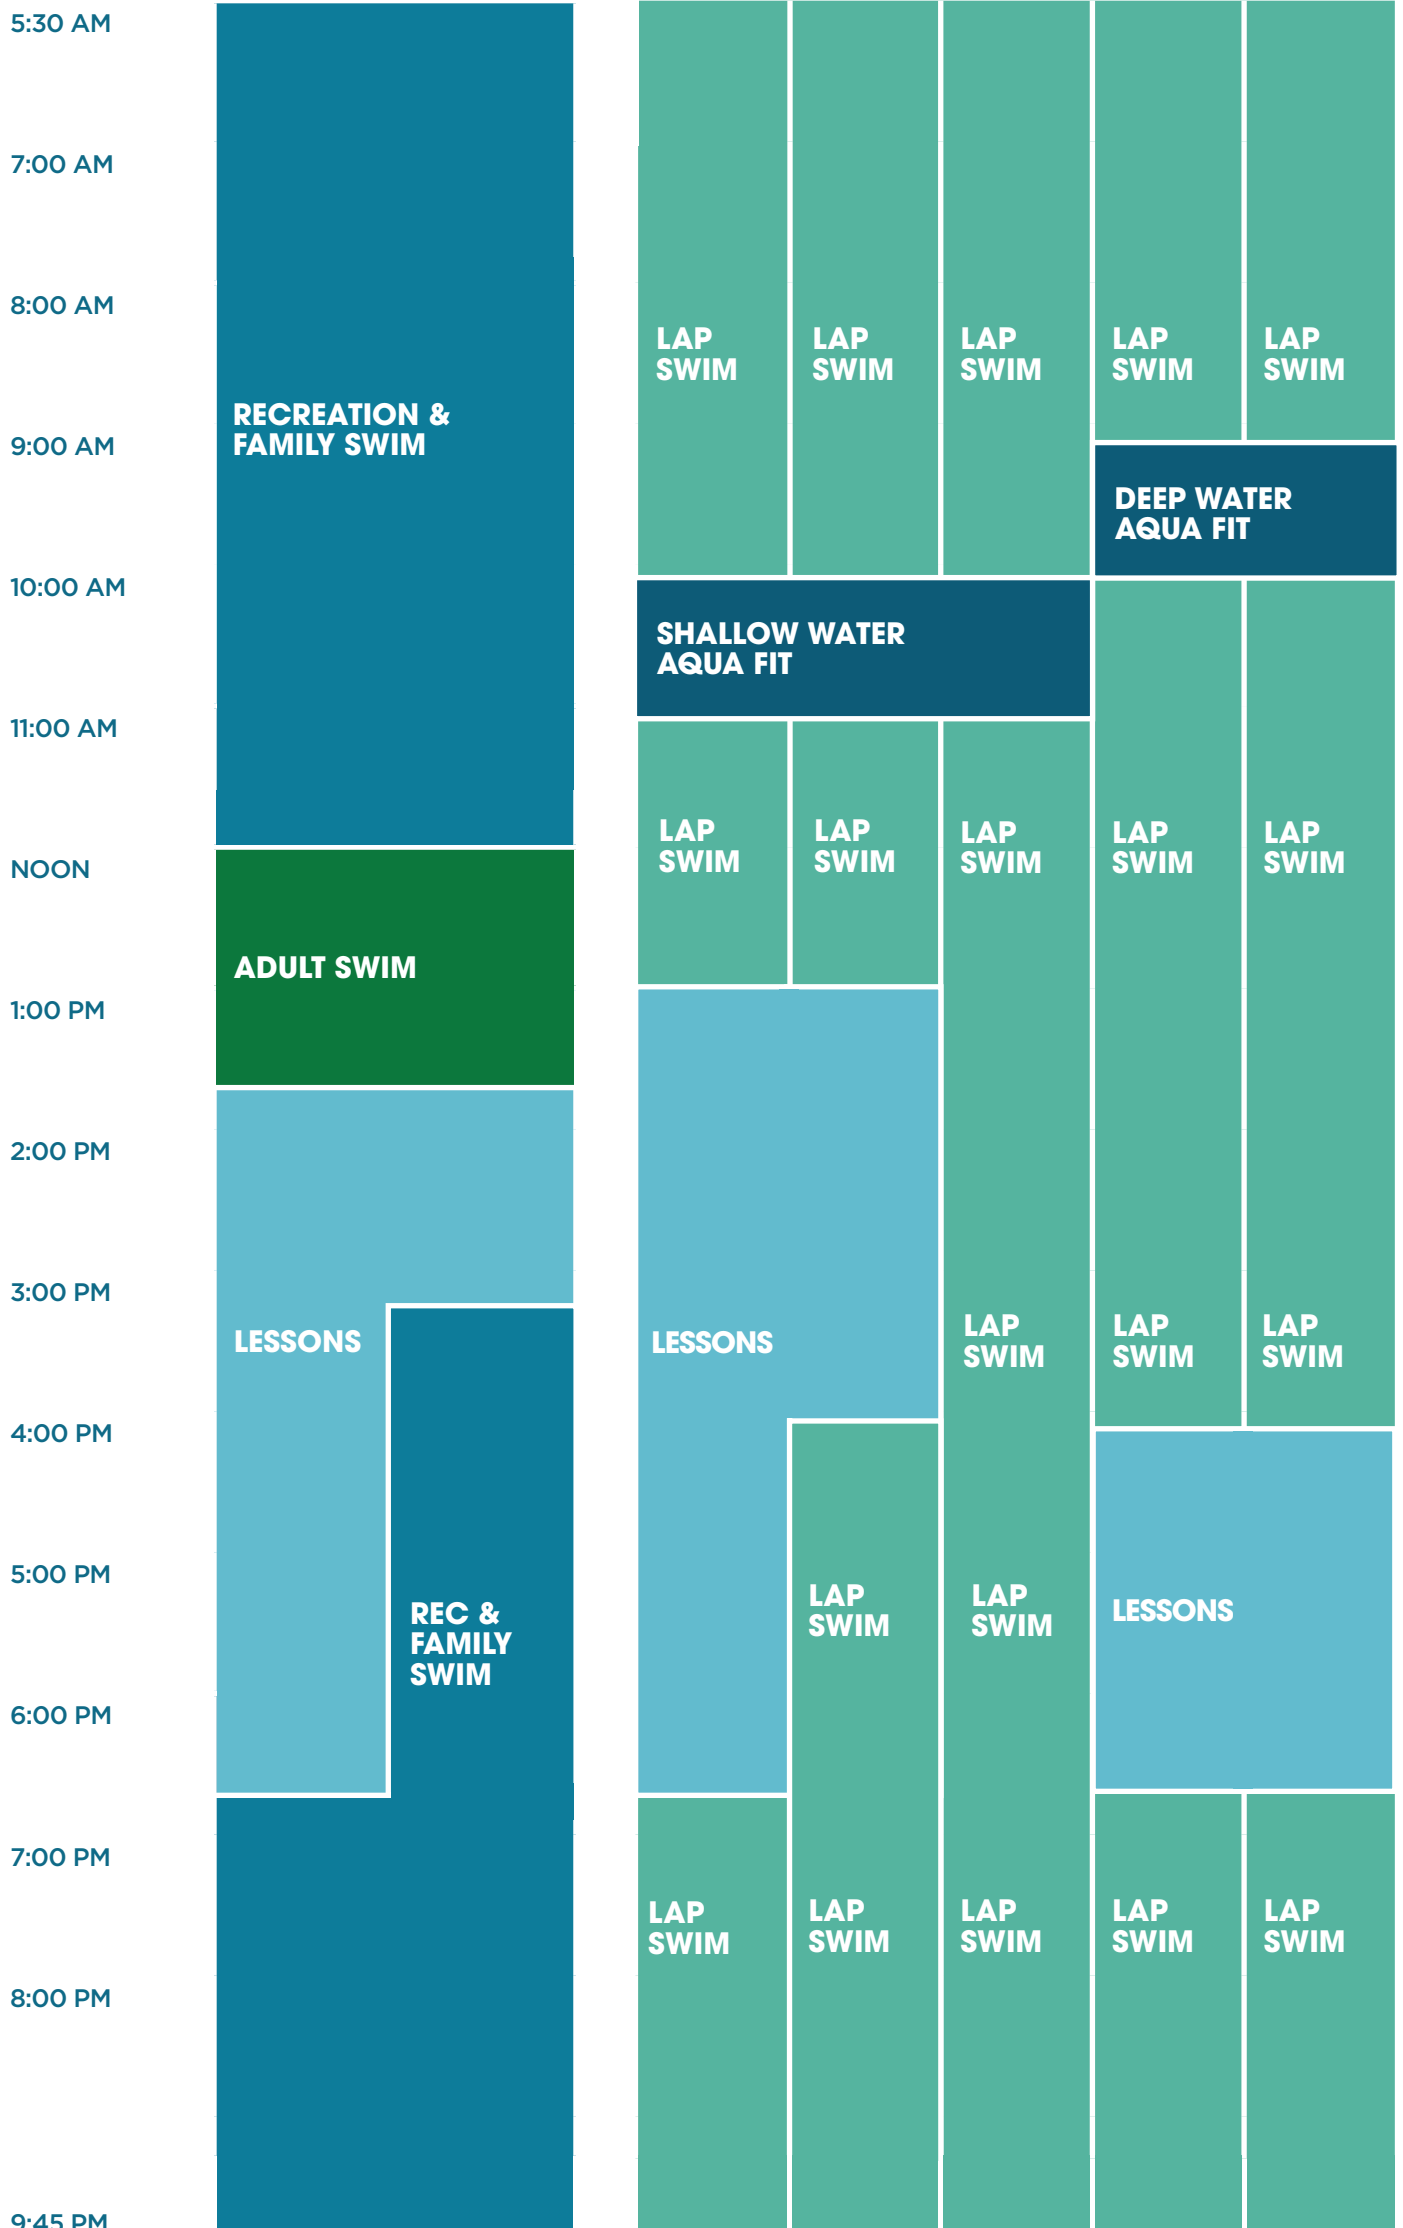

REC POOL

LAP POOL

5:30 AM

7:00 AM

8:00 AM

9:00 AM

10:00 AM

11:00 AM

REC POOL

LAP POOL

5:30 AM
7:00 AM
8:00 AM
9:00 AM
10:00 AM
11:00 AM
NOON
1:00 PM
2:00 PM
3:00 PM
4:00 PM
5:00 PM
6:00 PM
7:00 PM
8:00 PM
9:45 PM

REC POOL

LAP POOL

REC POOL

LAP POOL

7:00 AM

RECREATION &
FAMILY SWIM

LAP
SWIM

LAP
SWIM

8:00 AM

9:00 AM

10:00 AM

11:00 AM

NOON

1:00 PM

2:00 PM

3:00 PM

4:00 PM

5:00 PM

6:45 PM

LESSONS

LESSONS